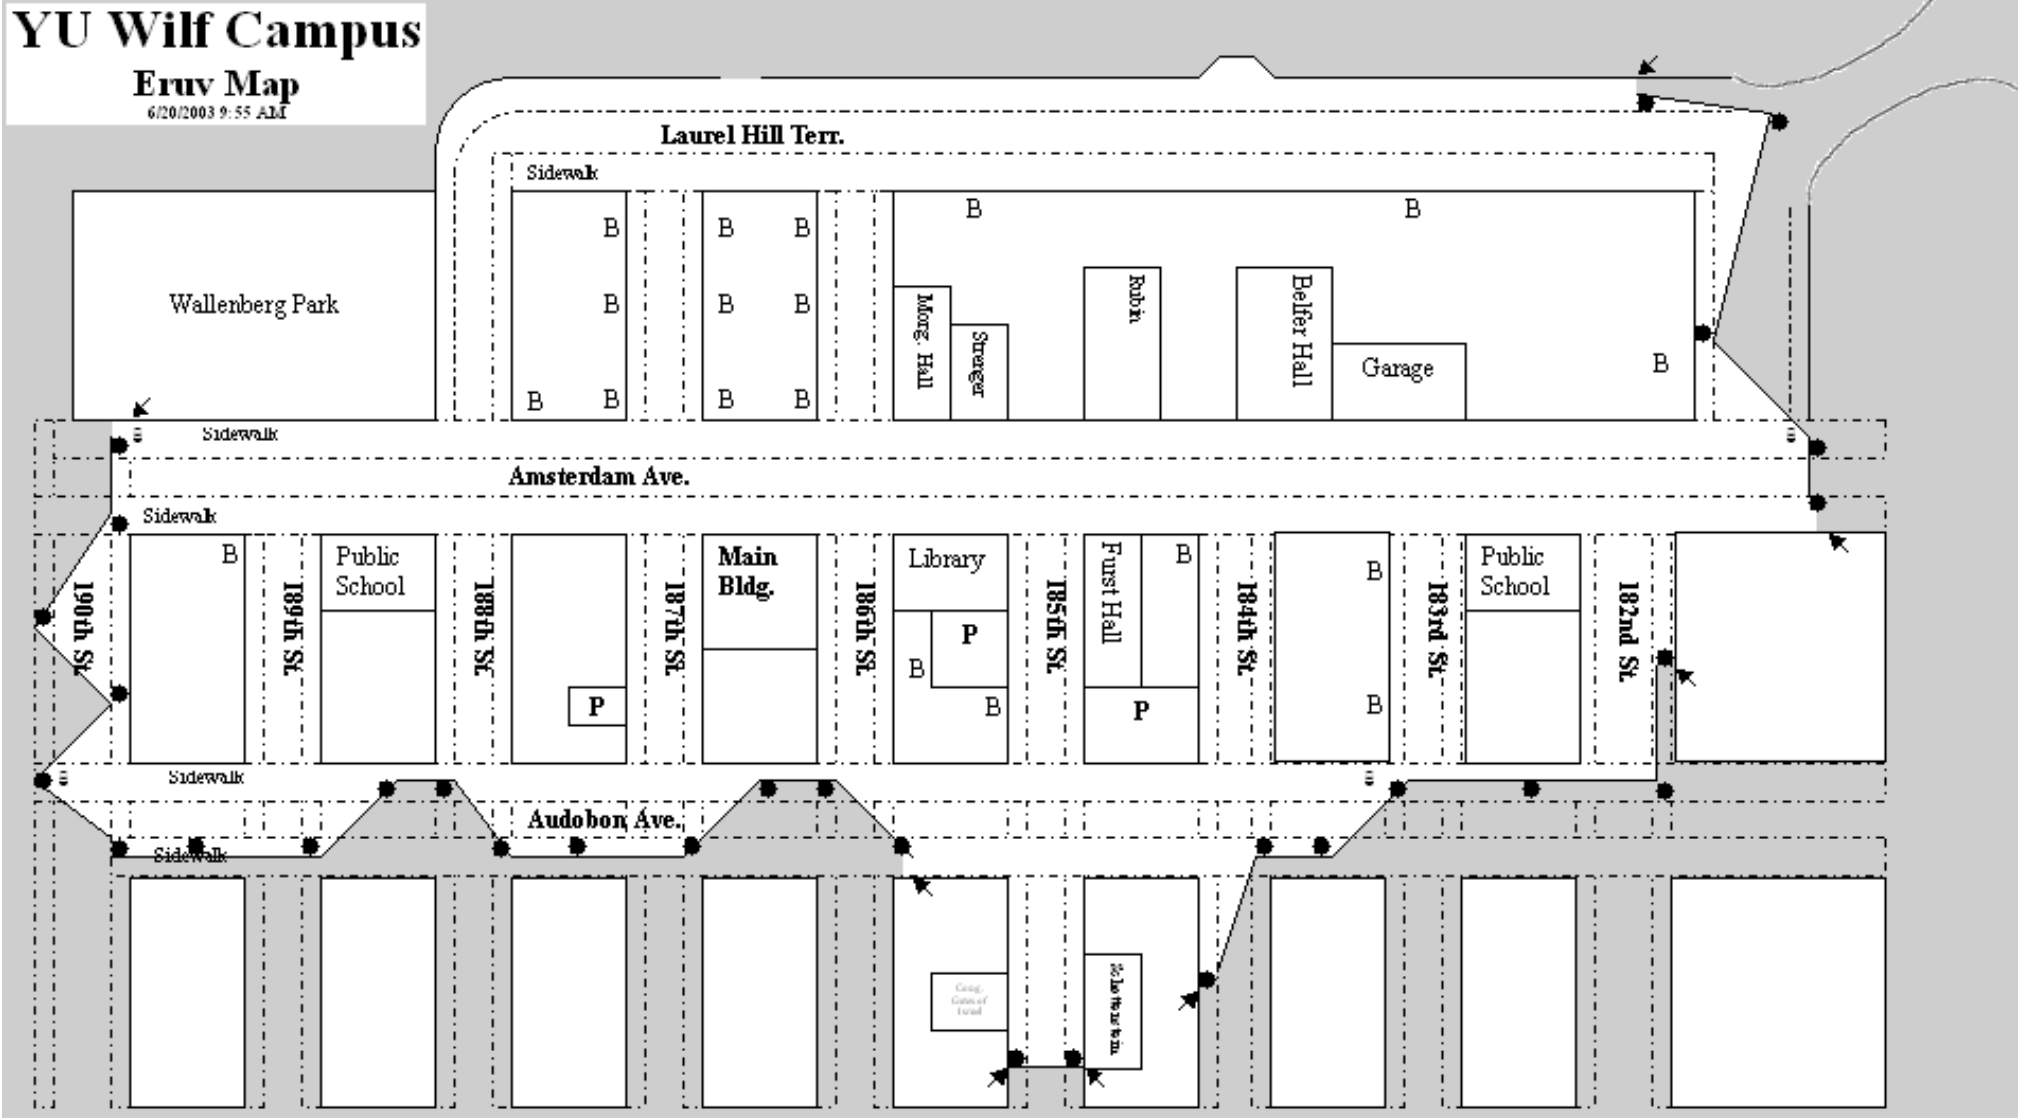

YU Wilf Campus
Eruv Map
 6/20/2003 9:55 AM

Map Legend:

- Poles in use
- ▲ Gaps less than 18ft

- P YU Parking Lots
- B Building w/YU Students

▨ D'losos
 GRAY AREA IS OUTSIDE ERUV