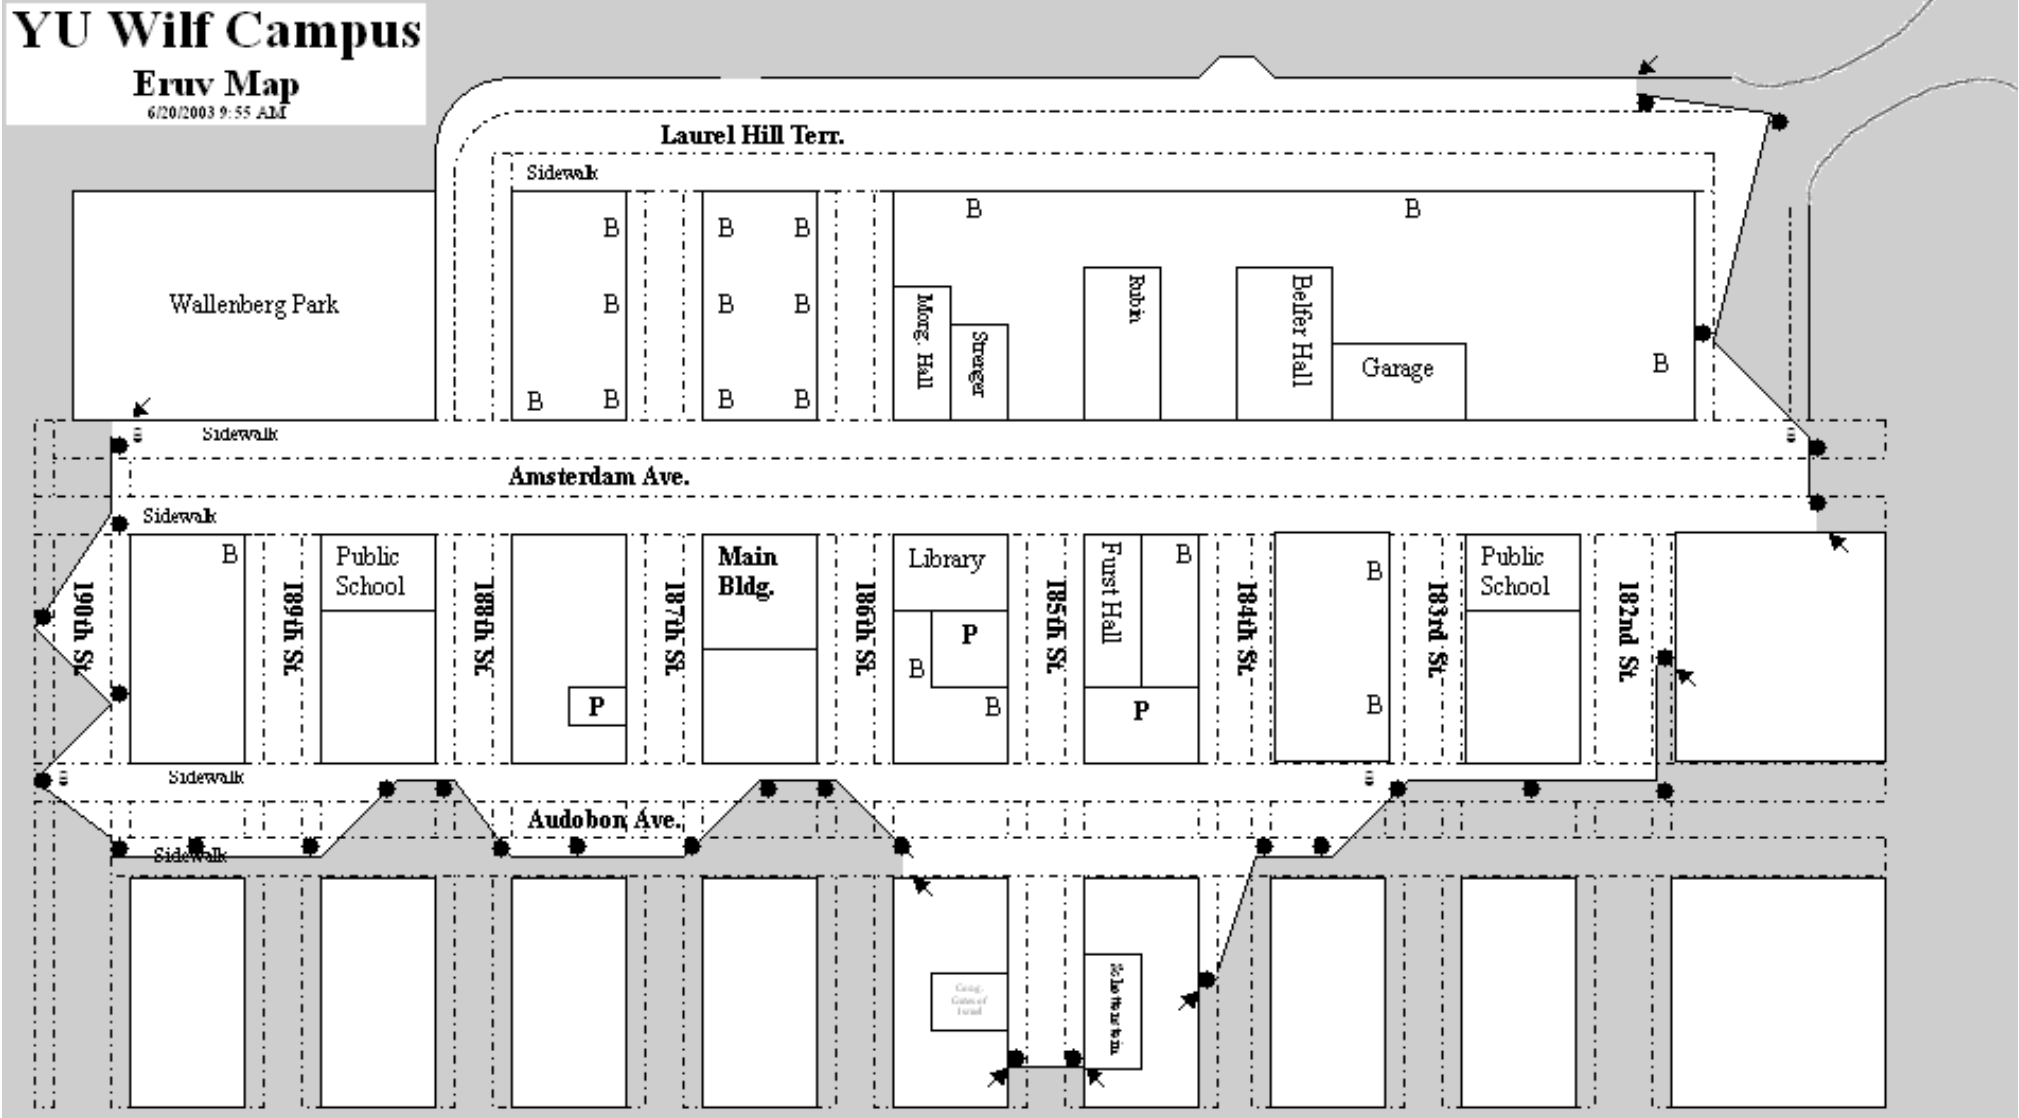

**YU Wilf Campus**  
**Eruv Map**  
 6/20/2003 9:55 AM

**Map Legend:**

- Poles in use
- ▲ Gaps less than 18ft

- P YU Parking Lots
- B Building w/YU Students

▨ D'losos  
 GRAY AREA IS OUTSIDE ERUV